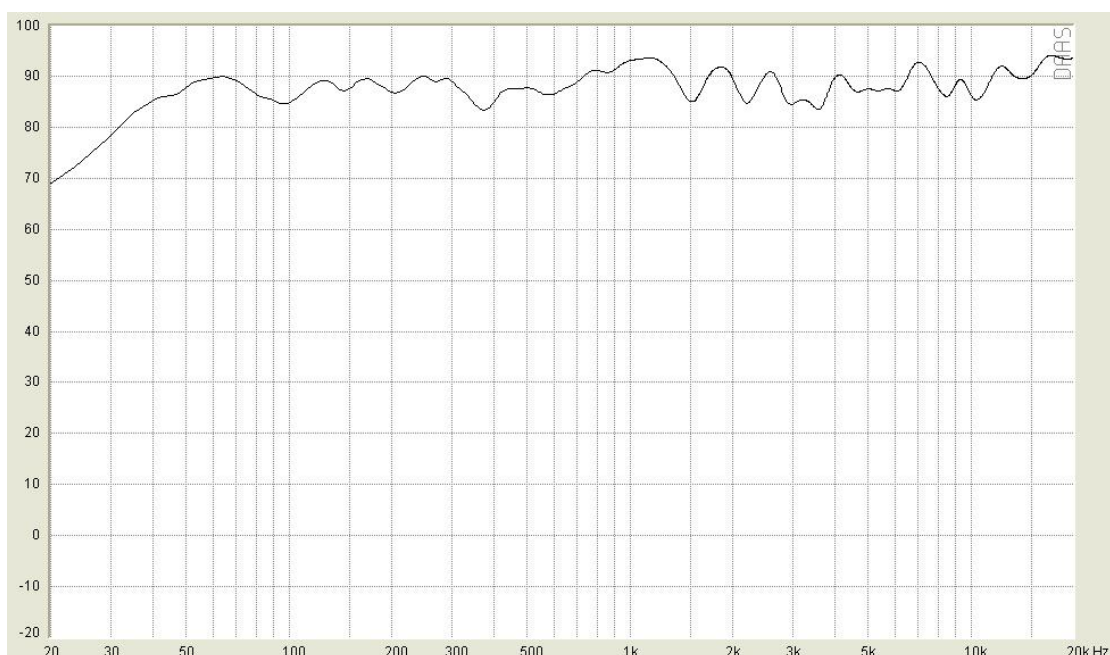

### FREQUENZGANG AUF ACHSE / FREQUENCY RESPONSE ON AXIS

Model	GZTF 250TX
Durchmesser / Diameter	25 cm / 10"
Impedanz / Impedance	4 Ω
Frequenzgang / frequency response	40Hz – 25kHz
Power Watt RMS	120 W
Power Watt Maximum	300 W
SPL	93 dB
Einbautiefe / Mounting Depth	102 mm / 4.02"