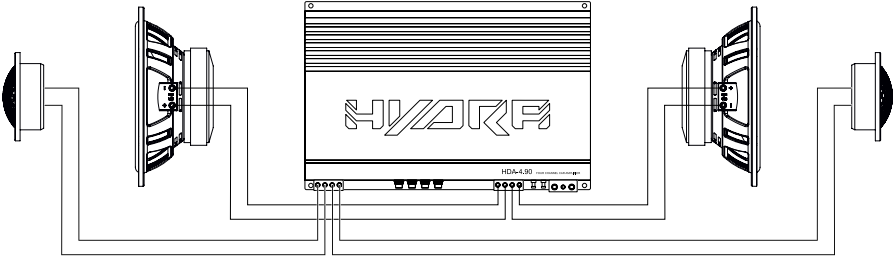

Installation of the midwoofer speaker together with grill (Fig.1.2)

Installation of the midwoofer speaker with using of spacers (Fig.1.3)

* Spacers are not included (to be purchased separately)

Installation of the tweeter (Fig.1.4)

Midwoofer speaker HDC-2.25W (Fig.2.1)

Tweeter HDC-2.25T (Fig.2.2)

Crossover HDC-2.25C (Fig.2.3)

Option 1 (Fig.3.1)

Option 2 (Fig.3.2)

Option 3 (Fig.3.3)

(Fig.4.1)

It should be noted that the various arrangement of places for installing speakers in different models of the vehicles, does not allow us to provide you with accurate recommendations for adjusting the crossover. We recommend you to use only authorized installation service centers or professional car audio studios for installing of our speakers.