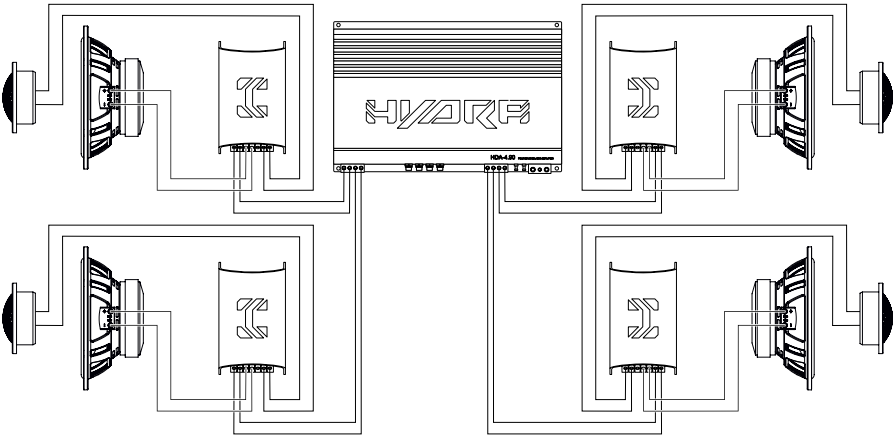

Installation of the midwoofer speaker together with grill (Fig.1.2)

Installation of the midwoofer speaker with using of spacers (Fig.1.3)

* Spacers are not included (to be purchased separately)

Installation of the tweeter (Fig.1.4)

Midwoofer speaker HDC-2.25W (Fig.2.1)

Tweeter HDC-2.25T (Fig.2.2)

Crossover HDC-2.25C (Fig.2.3)

Option 1 (Fig.3.1)

Option 2 (Fig.3.2)

Option 3 (Fig.3.3)

(Fig.4.1)

It should be noted that the various arrangement of places for installing speakers in different models of the vehicles, does not allow us to provide you with accurate recommendations for adjusting the crossover. We recommend you to use only authorized installation service centers or professional car audio studios for installing of our speakers.