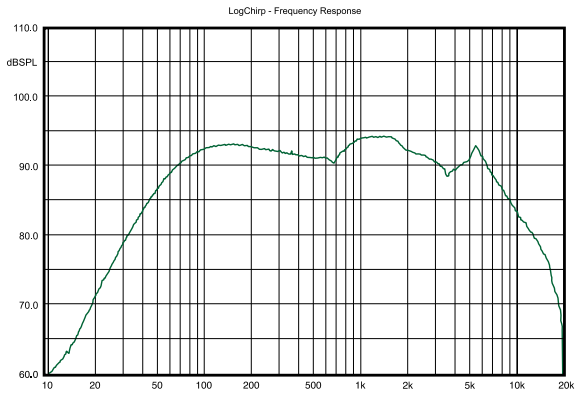

Midwoofer speaker HDC-2.25W (Fig.5.1)