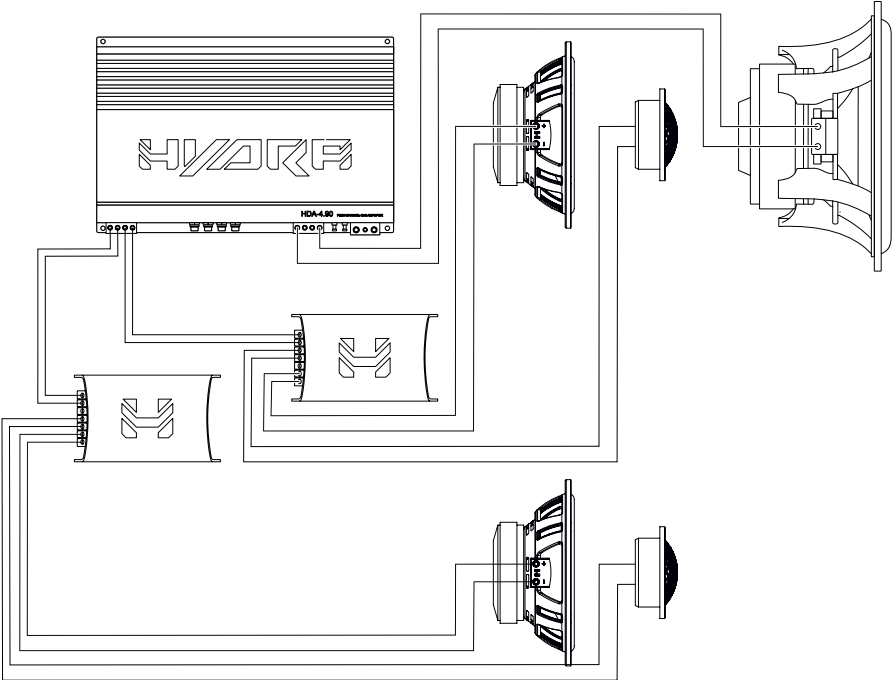

Midwoofer speaker HDC-2.25W (Fig.2.1)

Tweeter HDC-2.25T (Fig.2.2)

Crossover HDC-2.25C (Fig.2.3)

Option 1 (Fig.3.1)

Option 2 (Fig.3.2)

Option 3 (Fig.3.3)

(Fig.4.1)

It should be noted that the various arrangement of places for installing speakers in different models of the vehicles, does not allow us to provide you with accurate recommendations for adjusting the crossover. We recommend you to use only authorized installation service centers or professional car audio studios for installing of our speakers.